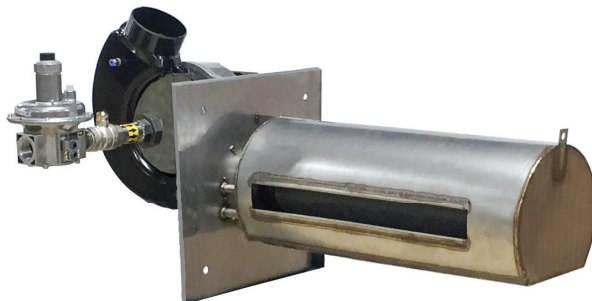

## Low NO<sub>x</sub> Burners - 24V Model LNB500 & LNB1000

with Combustion Chamber

★MADE in the USA★

*Installation and Service Manual - 8471-91*

*Date Code - 3811*

*First Manufactured October 23, 2011*

*The air and gas are premixed through a modulating premix gas blower. The air and gas is ignited using a simple direct spark ignition system not requiring an additional pilot burner. Once the air and gas are premixed it is distributed through a high efficient metal fiber burner head. Premixing the fuel and air before ignition assures complete combustion with minimal levels of CO and NO<sub>x</sub>.*